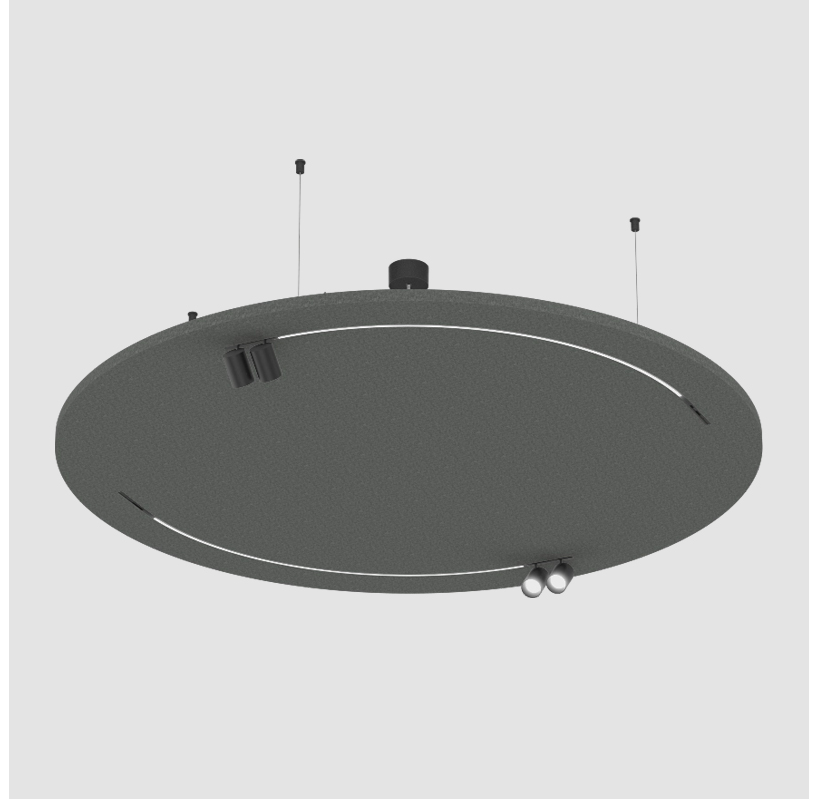

JUST BLACK ACOUSTIC SUSPENSION

A300676-

base number	Finishes (Diamond)	Finish Options	Cable Length

1. To build a product code in our configurator select the specify button on the base model # product page
2. To build a manual product code on this datasheet choose from the options listed below in blue font and add the suffix to the base model #

GENERAL

Series: Just Black Acoustic

Brand: Prolicht

Division: Architectural

Mounting Type: Suspension

Mounting Location: Ceiling

PHYSICAL

Shape: Round

Diameter (mm): 1400

Diameter (in): 55 ¹/₈

Height (mm): 41

Height (in): 1 ⁵/₈

Light Distribution: Direct

Fixture Finish: [ANC / ASH / BNA / BTC / BZE / CEL / EGG / EVG / FOG / FOS / FST / FUA / IRI / IRO / KHA / LIC / LIM / MER / MSN / MUS / ONX / PEA / PLU / POL / PPY / RAY / ROY / RST / STE / SWD / TAN / TAU](#)

Fixture Material: Aluminum

Cable Details: [2,000mm / 6,000mm Transparent Cable](#)

ELECTRICAL

Lamp Type: LED

Input Wattage (W): 64

Total Output Wattage (W): 58.2

Dimming: Non-Dimmable

Driver Included: Yes

Driver Location: Integrated

Driver Type: Constant Voltage - Universal

Driver Class: Class 2

Input Voltage (V): 120 - 277

Output Voltage (V): 24

LED

Color Temperature (°K): 2700

Max. Delivered Lumen (lm): 2215

Nominal Lumen (lm): 3164

CRI: >90 CRI

Lamp Life (hrs): 80000

OPTICAL

Beam Angle: 30

RATINGS AND CERTIFICATIONS

Certified By: Certified for North American Standards

IP rating: IP20

PROJECT	
TYPE	
SPECIFIER	
QUANTITY	
DATE	

Ø1400mm 55 ¹/₈"