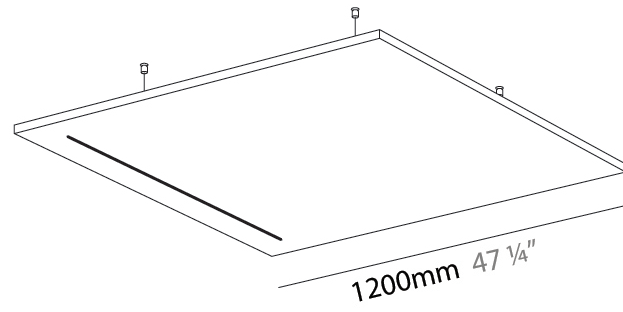

GENERAL

Series: Just Black Acoustic
Brand: Prolicht
Division: Architectural
Mounting Type: Suspension
Mounting Location: Ceiling

PHYSICAL

Shape: Square
Length (mm): 1200
Length (in): 47 ¼
Width (mm): 1200
Width (in): 47 ¼
Height (mm): 41
Height (in): 1 ⅝
Light Distribution: Direct

Fixture Finish: [ANC / ASH / BNA / BTC / BZE / CEL / EGG / EVG / FOG / FOS / FST / FUA / IRI / IRO / KHA / LIC / LIM / MER / MSN / MUS / ONX / PEA / PLU / POL / PPY / RAY / ROY / RST / STE / SWD / TAN / TAU](#)

Holder Finish: [SSR / BKV / CWI / CRY / HAB / LAG / UFT / ITA / RUA / RUR / MIC / FTG / MYG / TWT / LOD / PUS / FRO / FUP / KIA / POP / BLS / SPG / MEY / GOH / GUM / CHC / COM / ABZ / JAG](#)

Fixture Material: Aluminum
Cable Details: [2,000mm / 6,000mm Transparent Cable](#)

ELECTRICAL

Lamp Type: LED
Input Wattage (W): 23
Total Output Wattage (W): 20.9
Dimming: Non-Dimmable
Driver Included: No
Driver Location: Remote
Driver Type: Constant Voltage - Universal
Driver Class: Class 2
Input Voltage (V): 120 - 277
Output Voltage (V): 24

LED

Color Temperature (°K): 2700
Max. Delivered Lumen (lm): 603
Nominal Lumen (lm): 862
CRI: >90 CRI
Lamp Life (hrs): 80000

OPTICAL

Beam Angle: 30

RATINGS AND CERTIFICATIONS

Certified By: Certified for North American Standards
IP rating: IP20

PROJECT
TYPE
SPECIFIER
QUANTITY
DATE