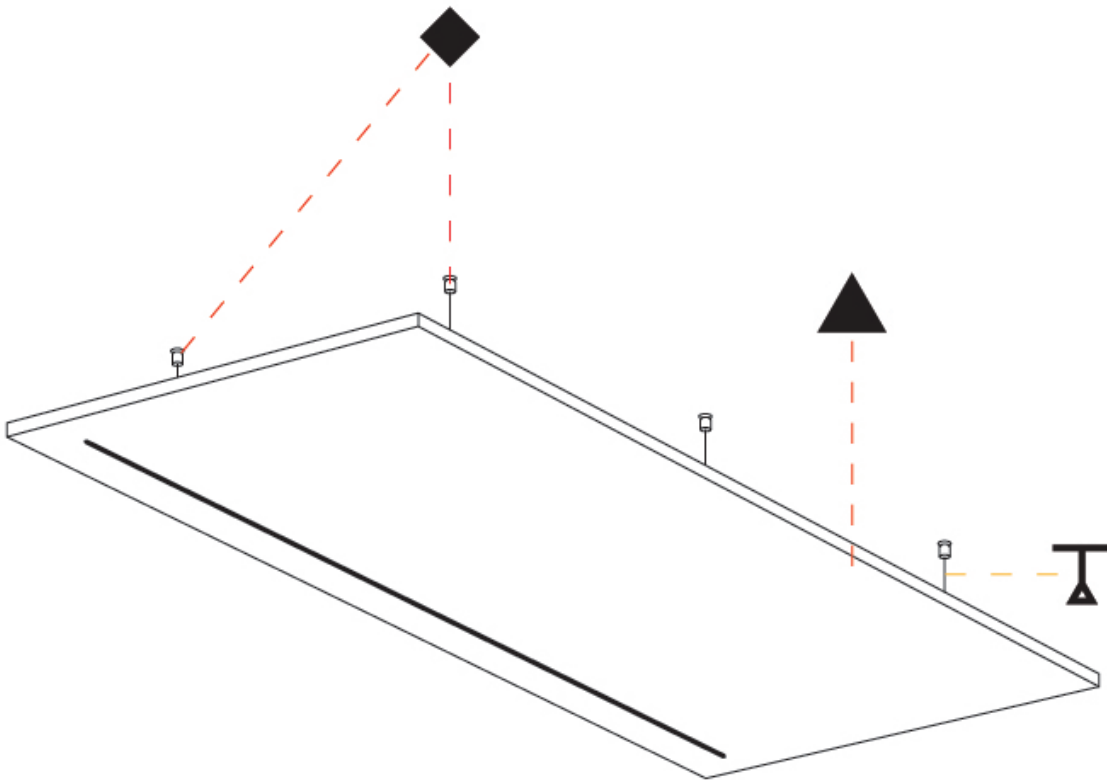

JUST BLACK ACOUSTIC SUSPENSION

A300693-

PROJECT _____

TYPE _____

SPECIFIER _____

QUANTITY _____

DATE _____

A