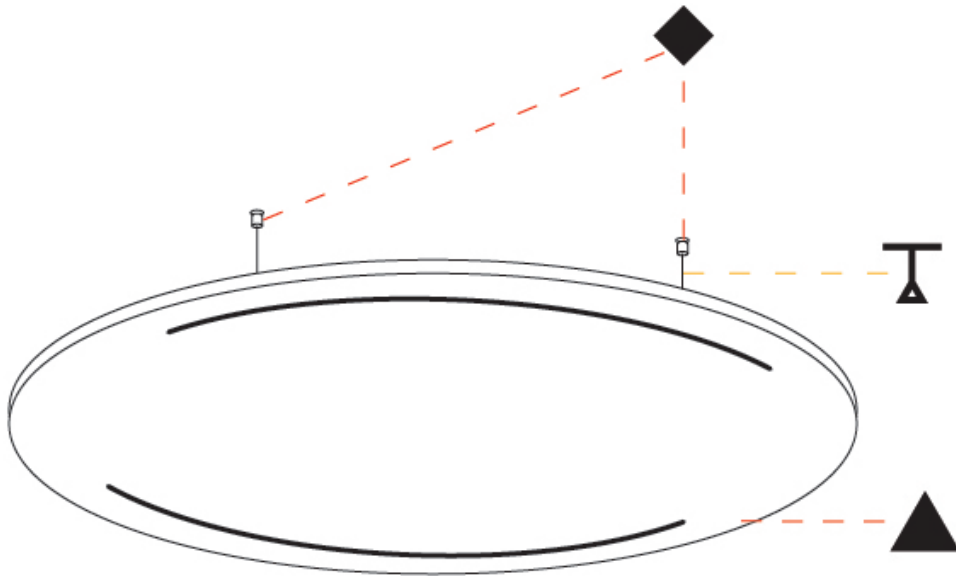

JUST BLACK ACOUSTIC SUSPENSION

A300676-

PROJECT	_____
TYPE	_____
SPECIFIER	_____
QUANTITY	_____
DATE	_____

A