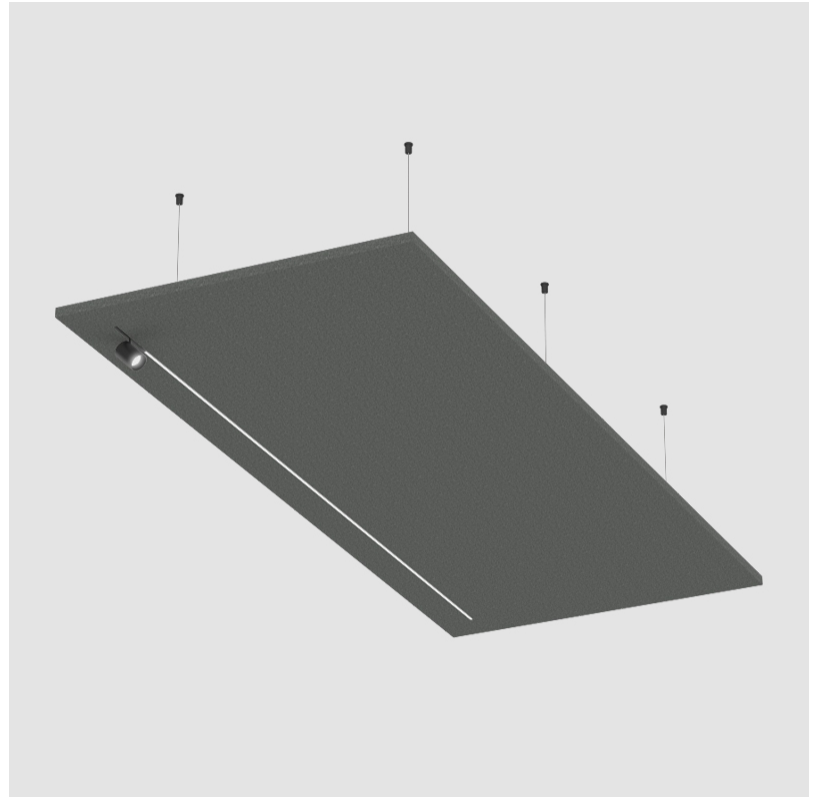

GENERAL

Series: Just Black Acoustic
Brand: Prolicht
Division: Architectural
Mounting Type: Suspension
Mounting Location: Ceiling

PHYSICAL

Shape: Square
Length (mm): 2200
Length (in): 86 ⁵/₈
Width (mm): 900
Width (in): 35 ⁷/₁₆
Height (mm): 41
Height (in): 1 ⁵/₈
Light Distribution: Direct
Fixture Finish: [ANC / ASH / BNA / BTC / BZE / CEL / EGG / EVG / FOG / FOS / FST / FUA / IRI / IRO / KHA / LIC / LIM / MER / MSN / MUS / ONX / PEA / PLU / POL / PPY / RAY / ROY / RST / STE / SWD / TAN / TAU](#)
Holder Finish: [SSR / BKV / CWI / CRY / HAB / LAG / UFT / ITA / RUA / RUR / MIC / FTG / MYG / TWT / LOD / PUS / FRO / FUP / KIA / POP / BLS / SPG / MEY / GOH / GUM / CHC / COM / ABZ / JAG](#)
Fixture Material: Aluminum
Cable Details: [2,000mm / 6,000mm Transparent Cable](#)

ELECTRICAL

Lamp Type: LED
Input Wattage (W): 29
Total Output Wattage (W): 26.4
Dimming: Non-Dimmable
Driver Included: No
Driver Location: Remote
Driver Type: Constant Voltage - Universal
Driver Class: Class 2
Input Voltage (V): 120 - 277
Output Voltage (V): 24

LED

Color Temperature (°K): 2700
Max. Delivered Lumen (lm): 714
Nominal Lumen (lm): 1020
CRI: >90 CRI
Lamp Life (hrs): 80000

OPTICAL

Beam Angle: 30

RATINGS AND CERTIFICATIONS

Certified By: Certified for North American Standards
IP rating: IP20

PROJECT
TYPE
SPECIFIER
QUANTITY
DATE